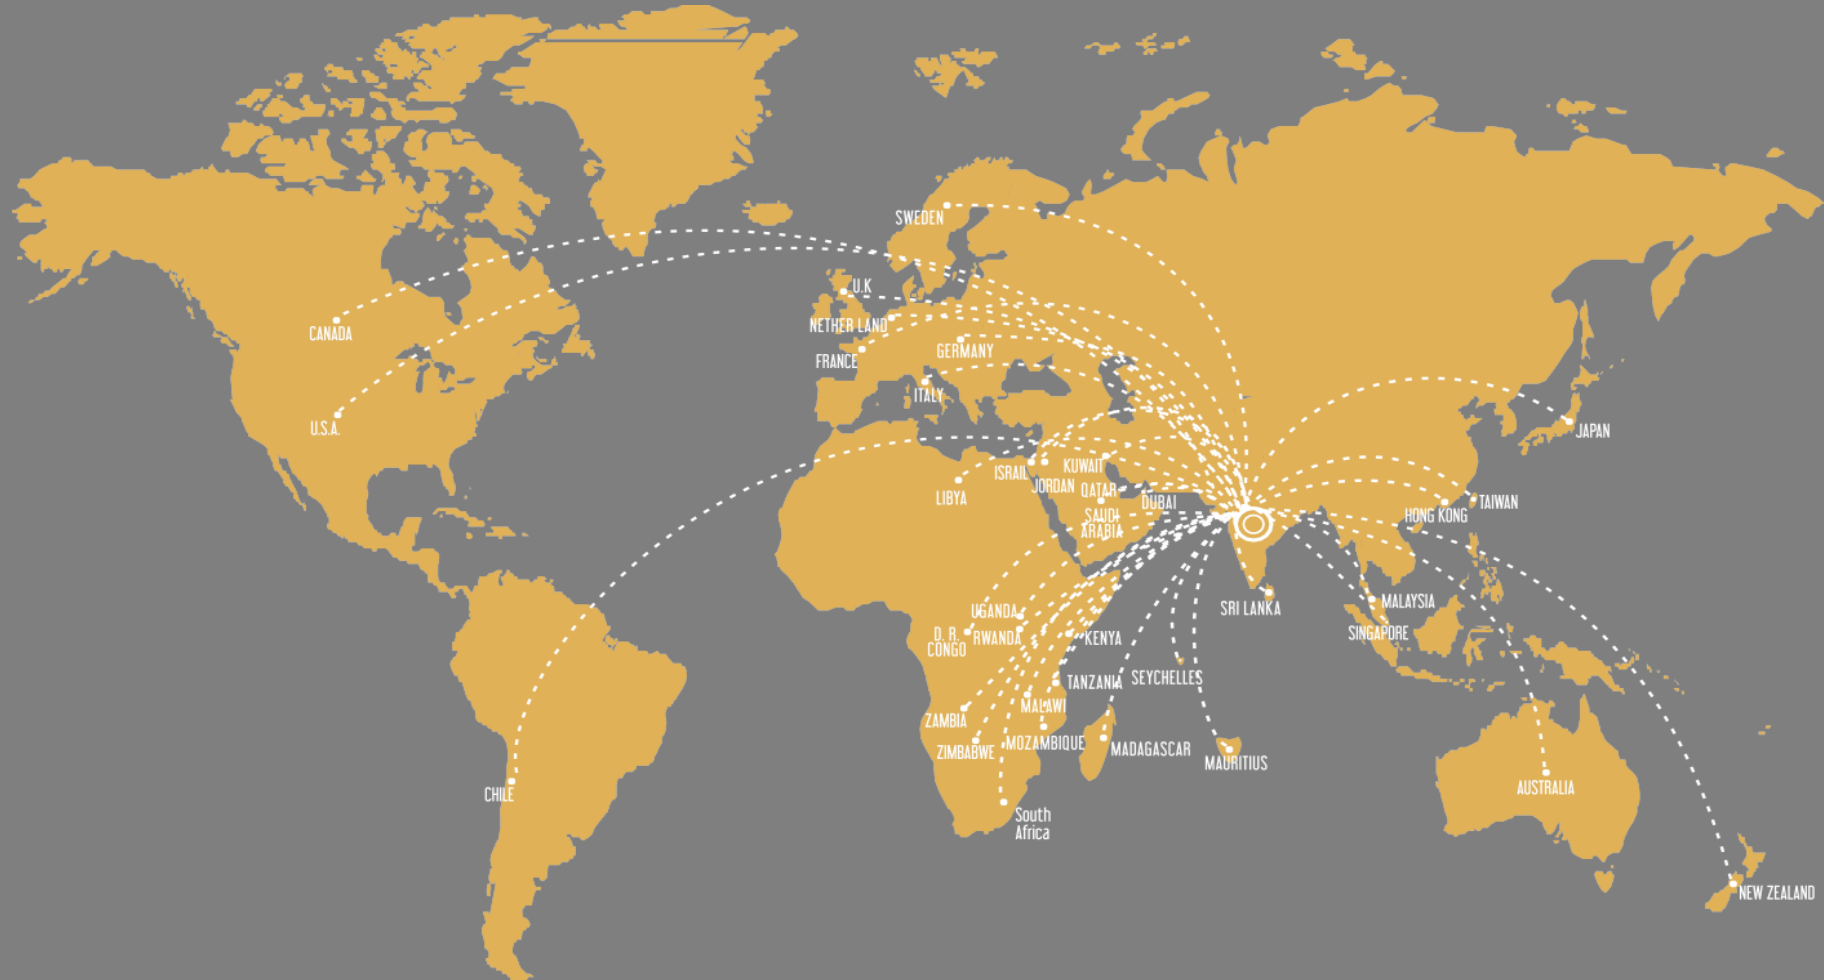

SWAD

PULSE CANDIES

FATAFAT

PASS PASS

OUR GLOBAL REACH

Our Certifications - Star Export House | ISO Certified | CRISIL Rated Company

54, Juhu Supreme Shopping Centre, Gulmohar Cross Road No. 9, JVPD Scheme,
Mumbai – 400049, India