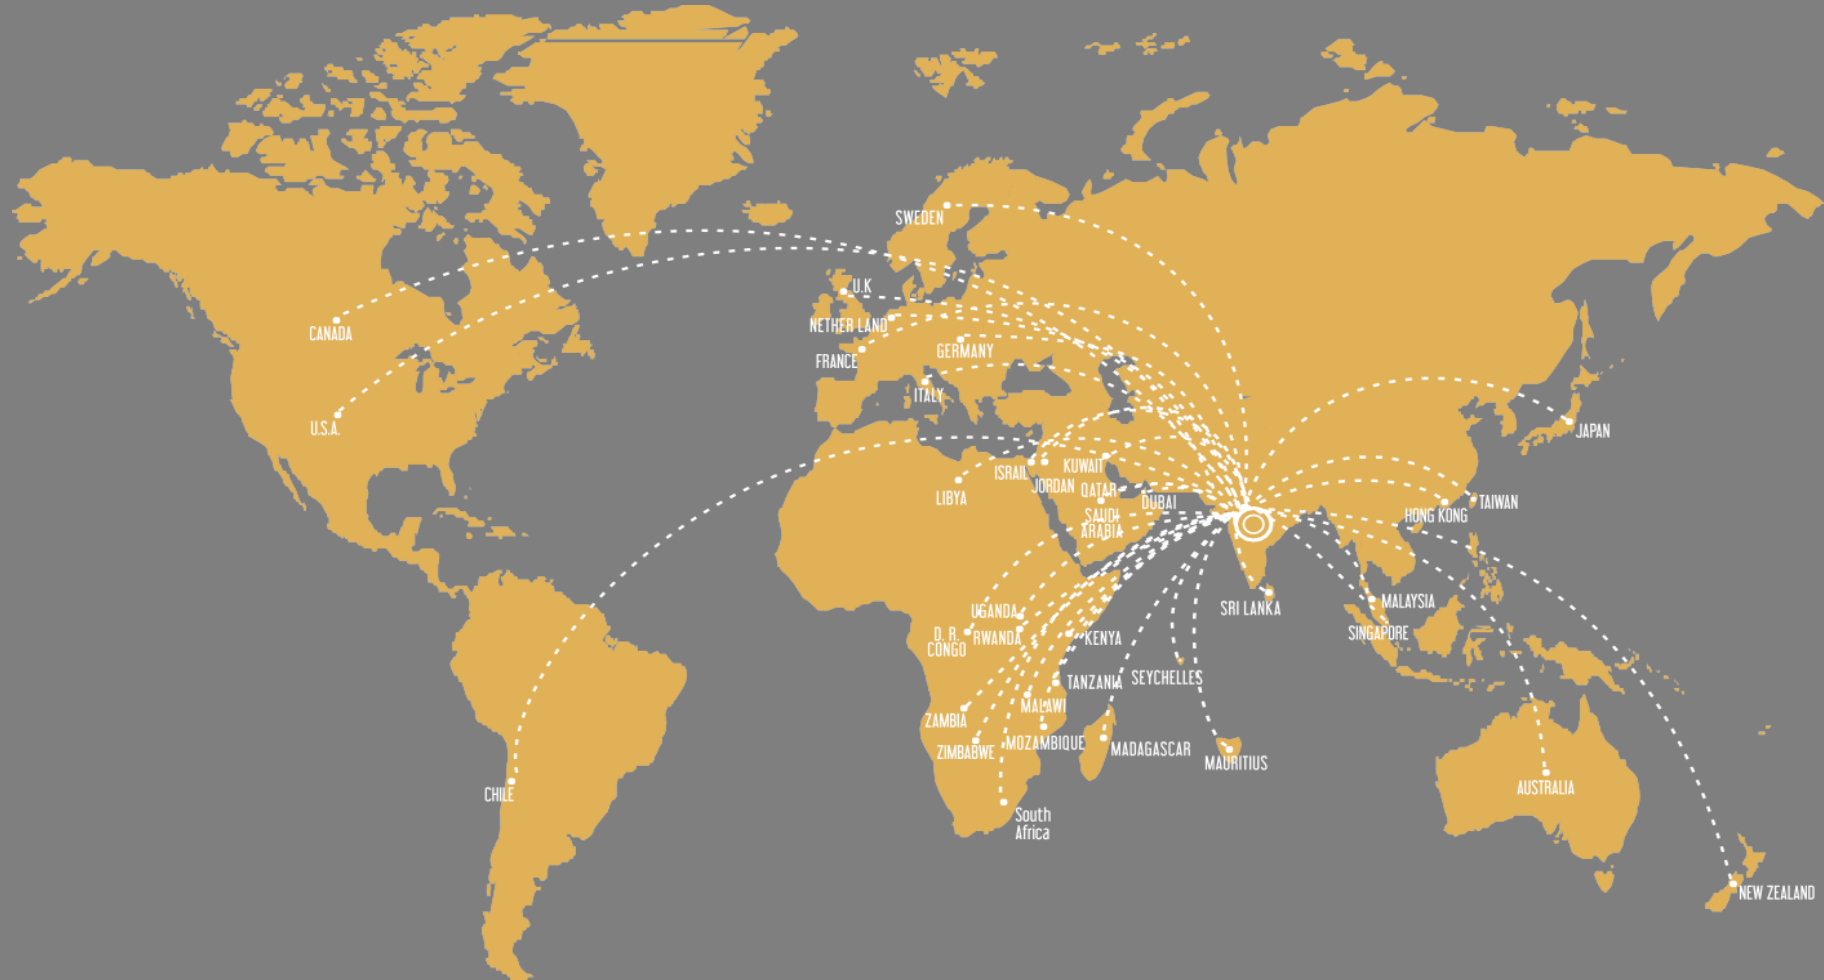

REVIVE LIQUID STARCH

OUR GLOBAL REACH

Our Certifications - Star Export House | ISO Certified | CRISIL Rated Company

54, Juhu Supreme Shopping Centre, Gulmohar Cross Road No. 9, JVPD Scheme,
Mumbai – 400049, India